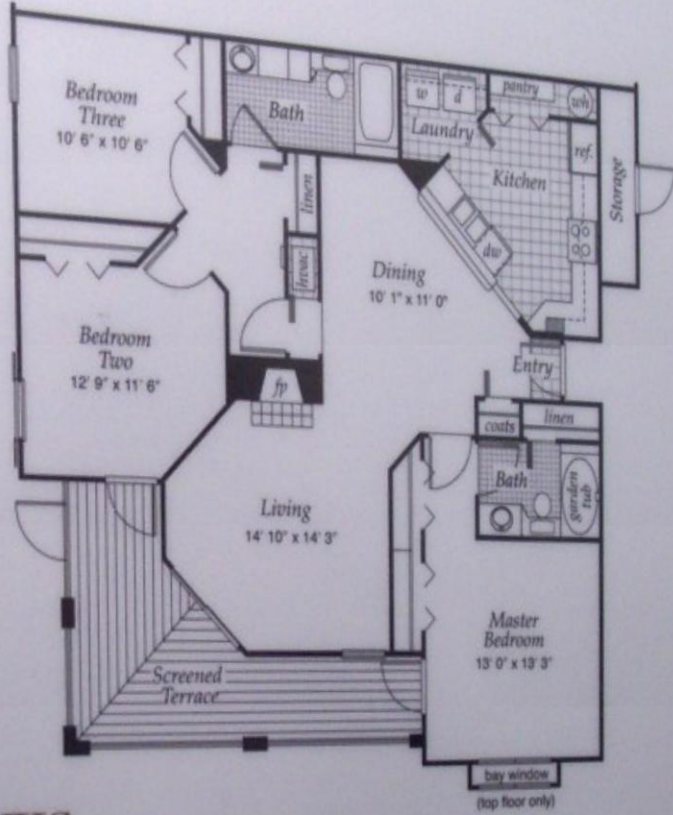

Aberdeen

3 Bedroom - 2 Bath
Total Sq.Ft. 1,605*

*Including screened terrace